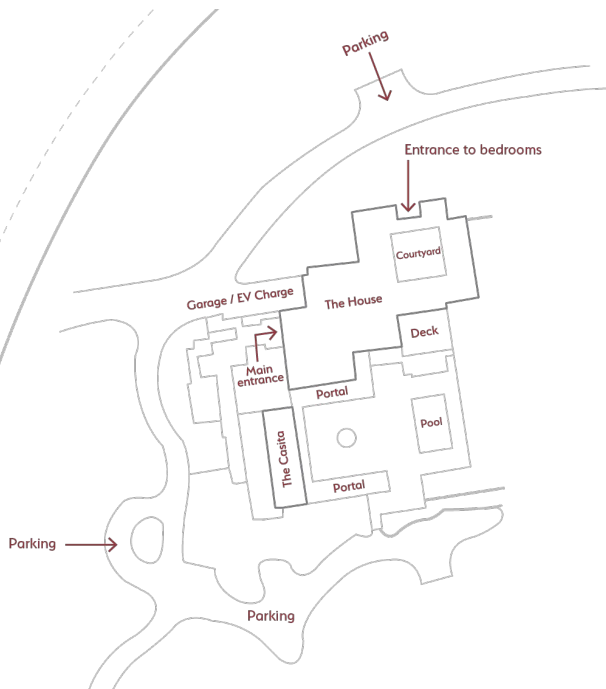

THE RIDGE

Santa Fe, New Mexico

Perched in the foothills just outside Santa Fe, The Ridge is a private 10-acre high-desert estate offering expansive basin views, classic Santa Fe hacienda architecture, and thoughtfully curated contemporary interiors. The 8,000-square-foot residence and casita combine scale, privacy, and exceptional natural light to create a versatile and cinematic setting suited for film, television, commercial, and editorial productions.

Location

- Santa Fe Foothills – Galisteo Basin
- 10 private acres
- 8,000 sq ft main residence + casita
- 3 suites and 2 bedrooms
- Professional chef's kitchen
- Expansive indoor–outdoor living environments

Access & Logistics

- Private rural approach road
- On-site parking for crew and production vehicles (details upon request)
- Direct load-in access to main residence
- High-speed WiFi throughout
- Comfortable interior and exterior holding areas